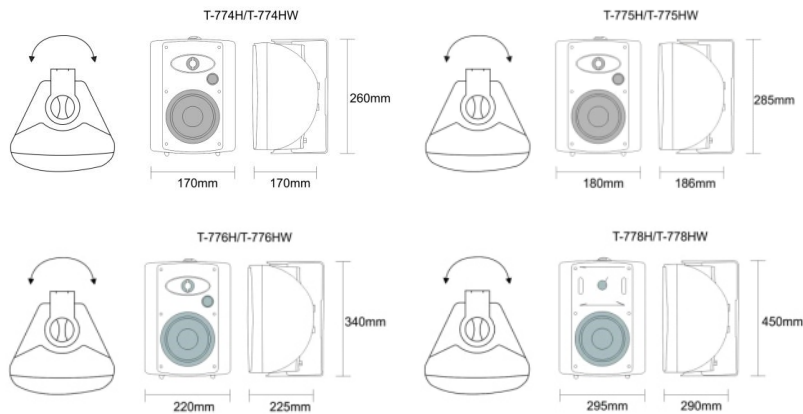

Description:

Indoor high-grade wall-mounted speakers, multi-power fixed resistance and fixed pressure selection, modern sense of arc design, 2 frequency division design, high cost performance, convenient installation. Suitable for hotels, conference halls, etc.

Specifications:

Model	T-774H/T-774HW	T-775H/T-775HW	T-776H/T-776HW	T-778H/T-778HW
Power taps @100V	2.5W, 5W, 10W, 20W	3.75W, 7.5W, 15W, 30W	5W, 10W, 20W, 40W	7.5W, 15W, 30W, 60W
Power taps @70V	1.25W, 2.5W, 5W, 10W, 20W	1.9W, 3.75W, 7.5W, 15W, 30W	2.5W, 5W, 10W, 20W, 40W	3.75W, 7.5W, 15W, 30W, 60W
Impedance	4KΩ/2KΩ/1KΩ/500Ω/250Ω	2.6KΩ/1.3KΩ/670Ω/330Ω/165Ω	2KΩ/1KΩ/500Ω/250Ω/125Ω	1.3KΩ/670Ω/330Ω/165Ω/81Ω
Input	70V/100V/8Ω	70V/100V/8Ω	70V/100V/8Ω	70V/100V/8Ω
SPL(1W/1M)	86dB	88dB	89dB	89dB
Frequency response (-10dB)	120-18KHz	100-18KHz	100-20KHz	100-20KHz
Speaker driver	4" x 1 1.5" x 1	5" x 1 1.5" x 1	6" x 1 1.5" x 1	8" x 1 2" x 1
Dimensions	260 x 170 x 170mm	285 x 180 x 186mm	340 x 220 x 225mm	450 x 295 x 290mm
Weight	2.3kg	2.7kg	4.1kg	6.5kg
Protection level	IP66	IP66	IP66	IP66